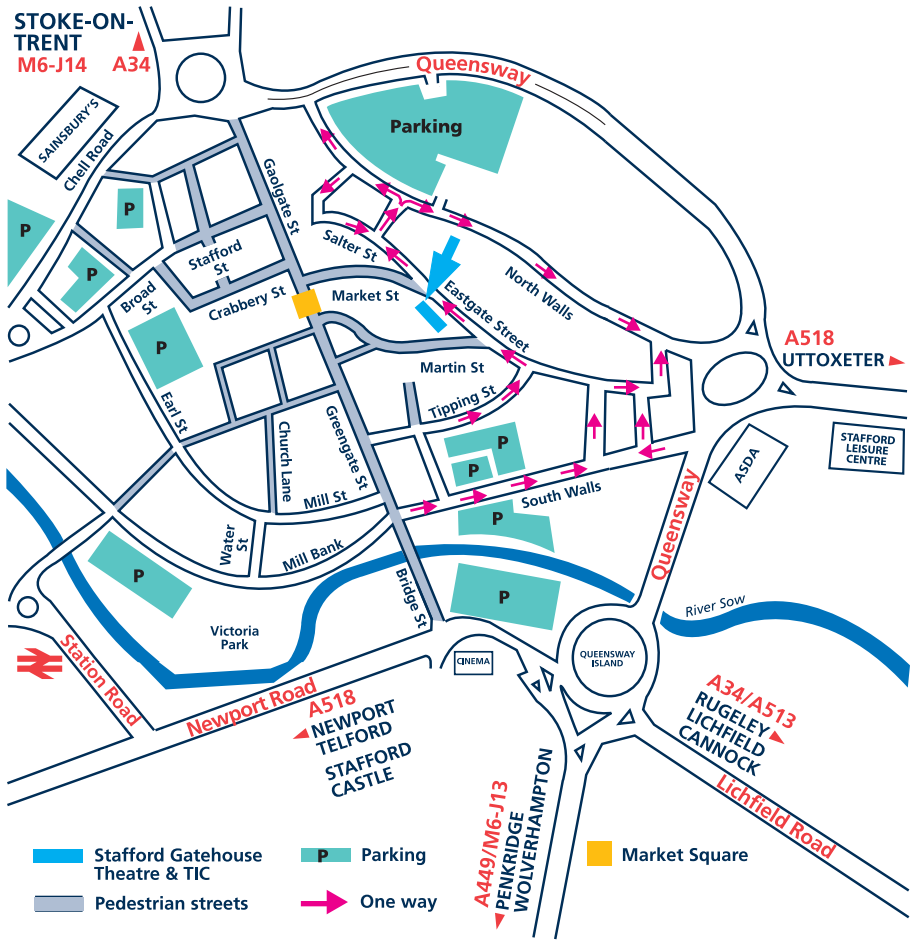

STOKE-ON-TRENT
M6-J14 A34

- Stafford Gatehouse Theatre & TIC
- Pedestrian streets
- Parking
- One way